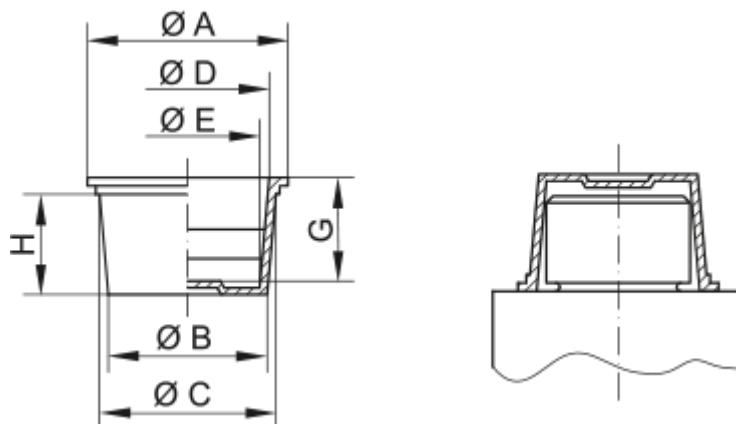

Data Sheet

Article number: 59GPN610U40

Description: KLEE Universal plugs GPN 610 U - (\varnothing 60,7-67,1/ \varnothing 64,3-57,5)

Measures

A = 71

B = 60.7

C = 67.1

D = 64.3

E = 57.5

G = 28.5

H = 29